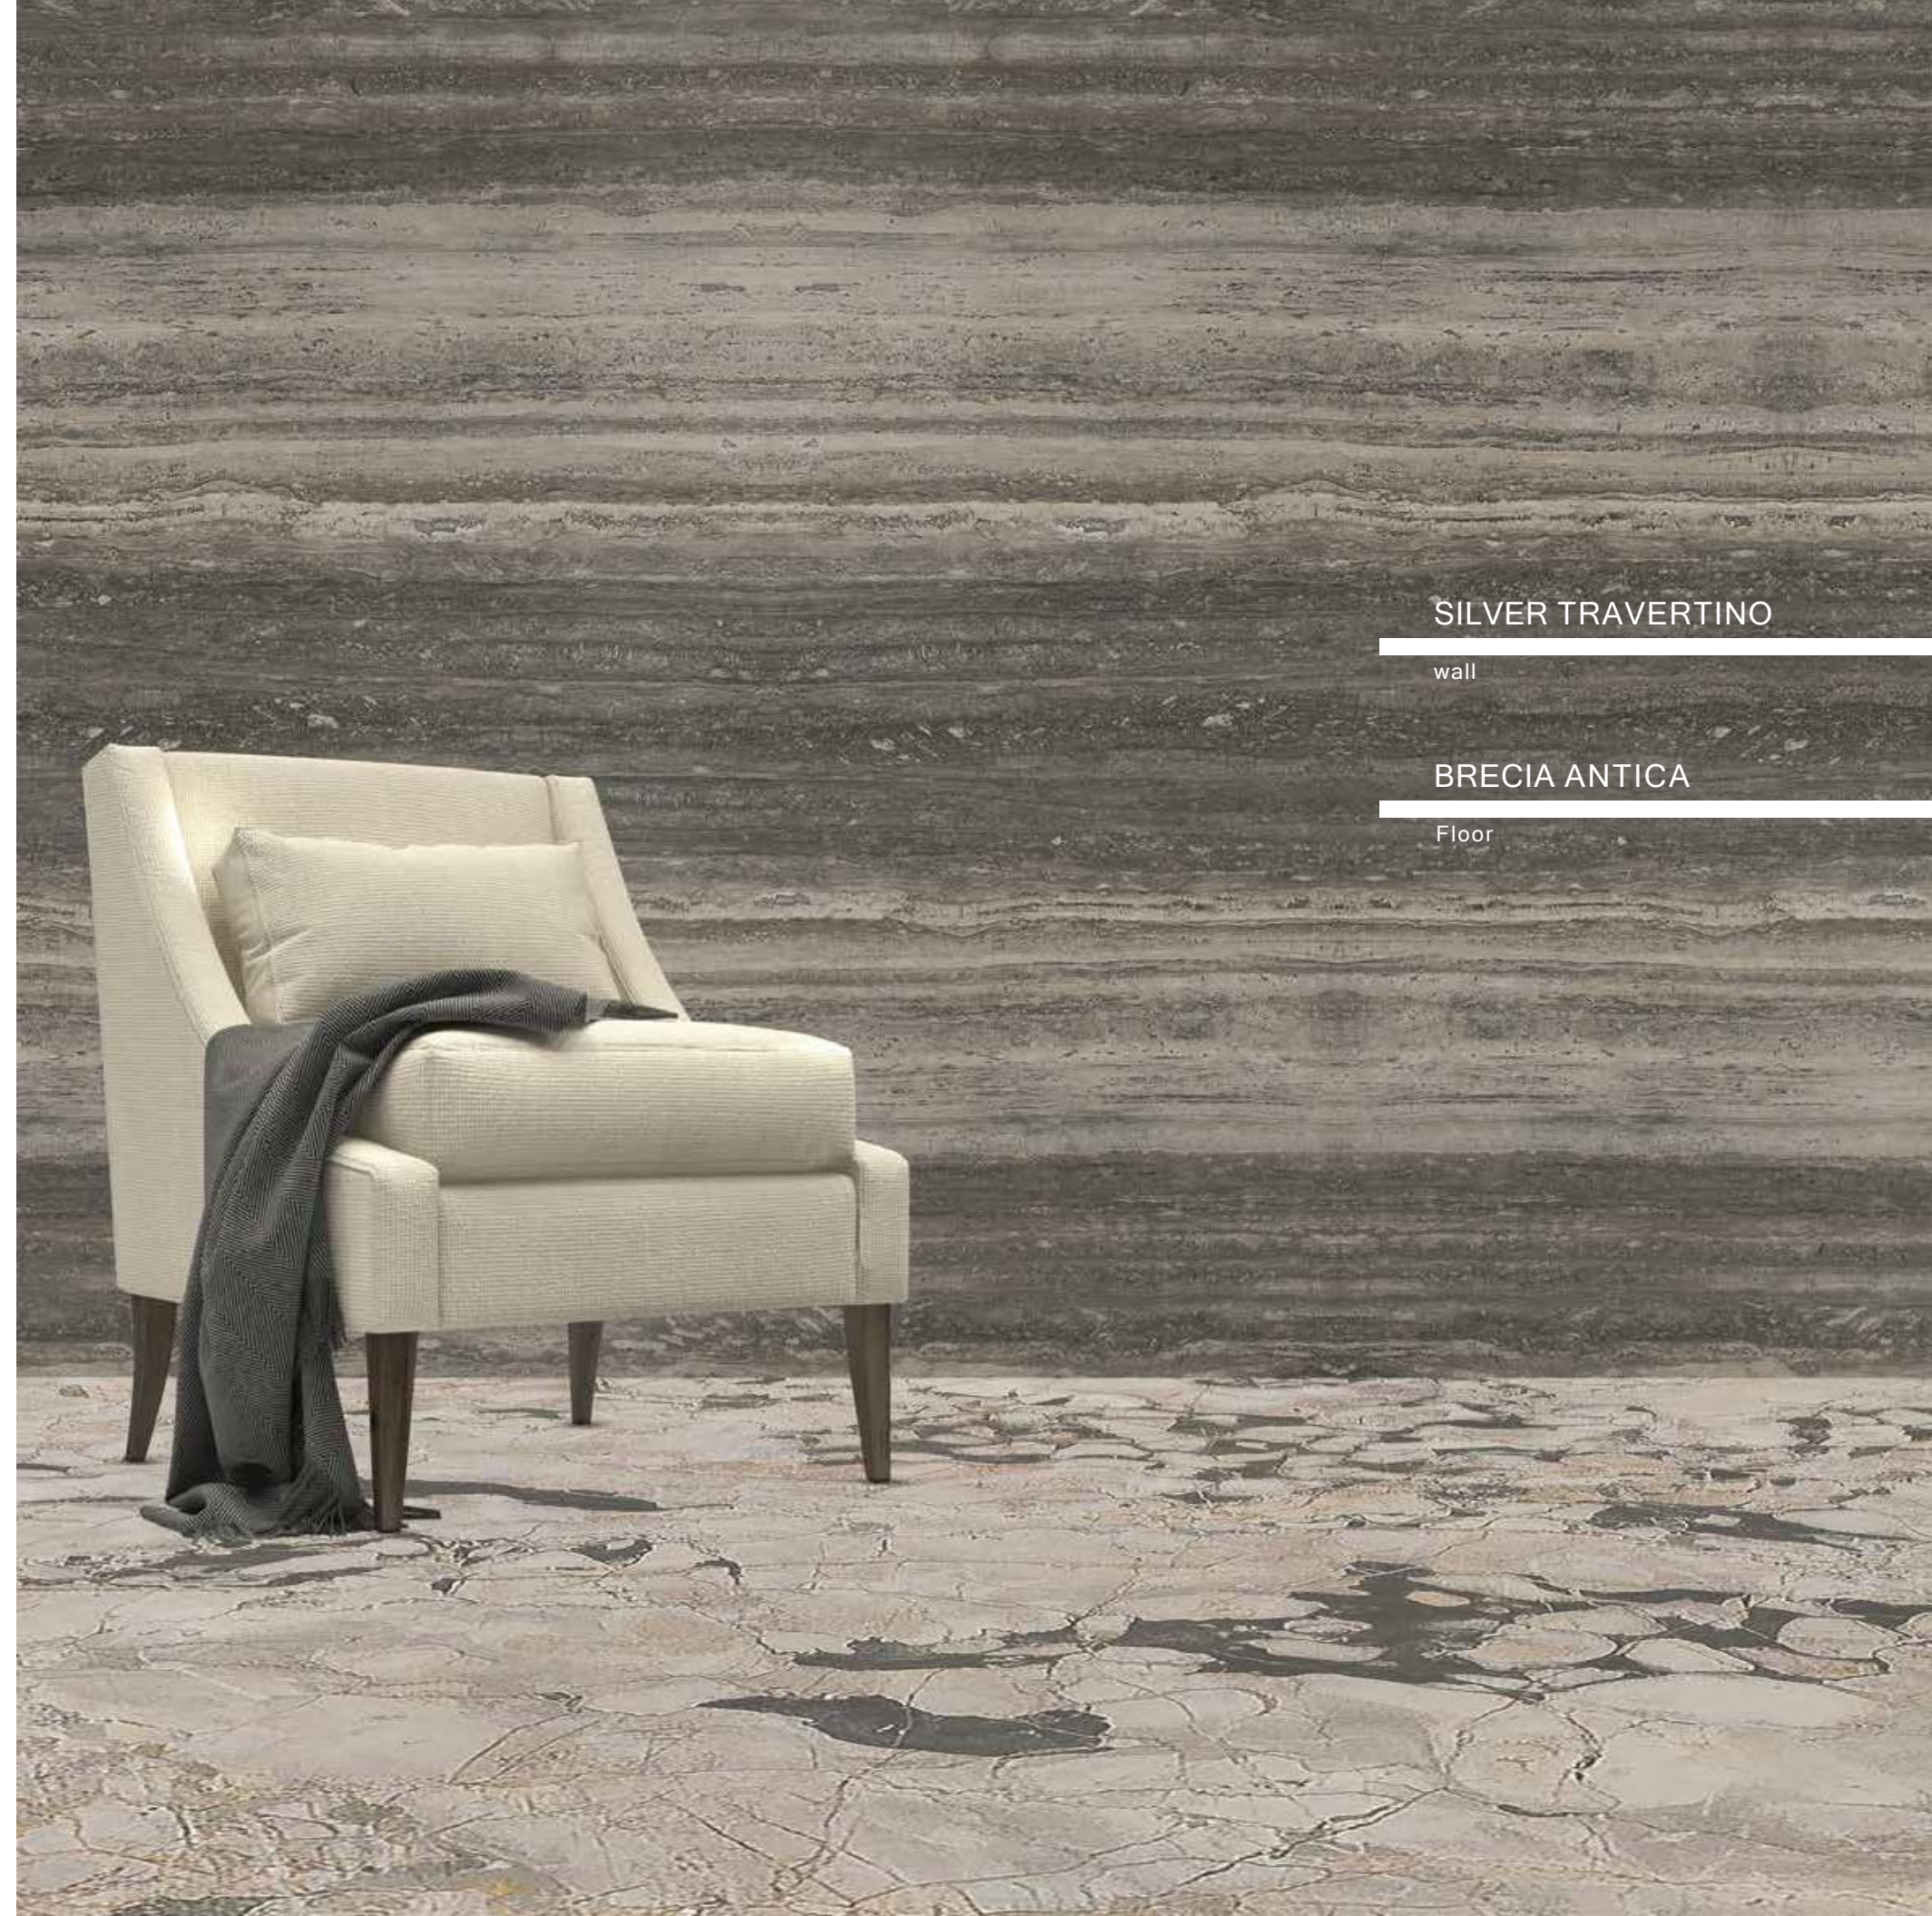

SILVER

BEIGE

SILVER TRAVERTINO

wall

BRECIA ANTICA

Floor

WHITE ROMANO

TRAVERTINE