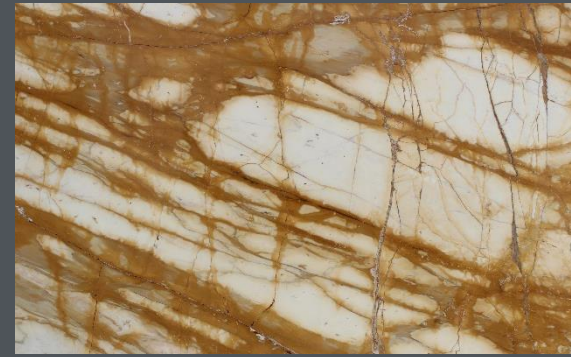

GREY FLURRY

GREY SIENA

BLACK ICE

BRECCIA MARINA

GRIGIO OROBICO

SARRANCOLIN VERSAILES

DARK EMPRADOR

VERDE DIEVA

PORT LAURENT

ERAMOSA

Nowadays we can still perceive the elegance of Giallo Siena in Florence Duomo Cathedral and Florence Library

YELLOW DAMASCO

OPERA FANTASTICO

GIALLO SIENA

BRECCIA MARINA

SARRANCOLIN

PERLATO SICILIA

BRECCIA ONICIATA

CREMA MARPHIL

SARRANCOLIN

FOREST BLUE

CREMA UNO

BOTTICINO SEMI CLASSICO

BRECCIA AURORA