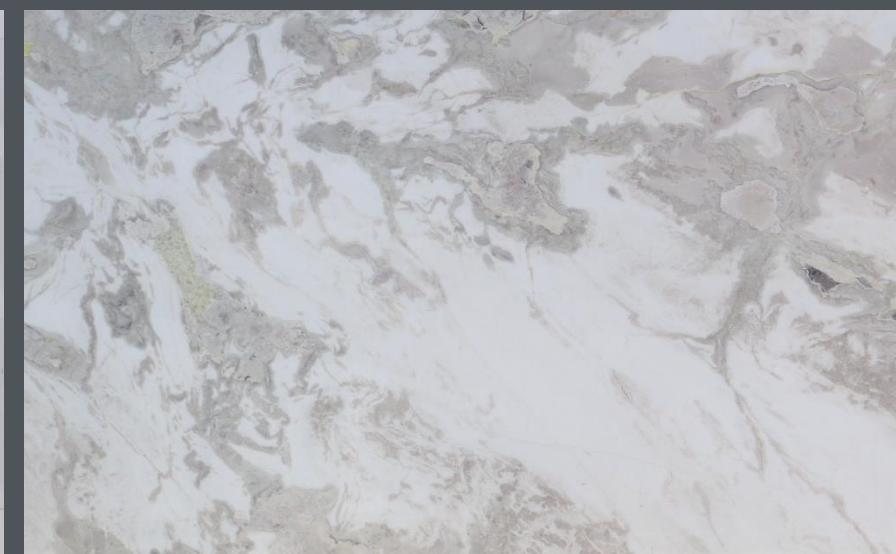

DOVER WHITE