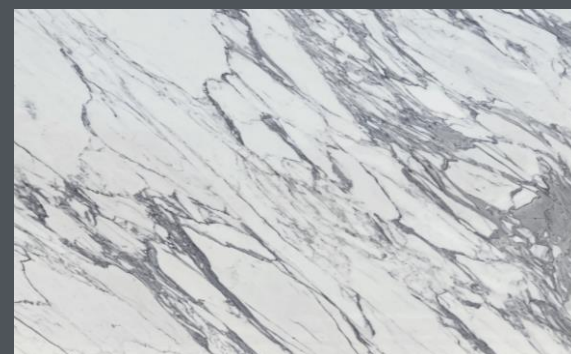

STATUARIO PREMIUM